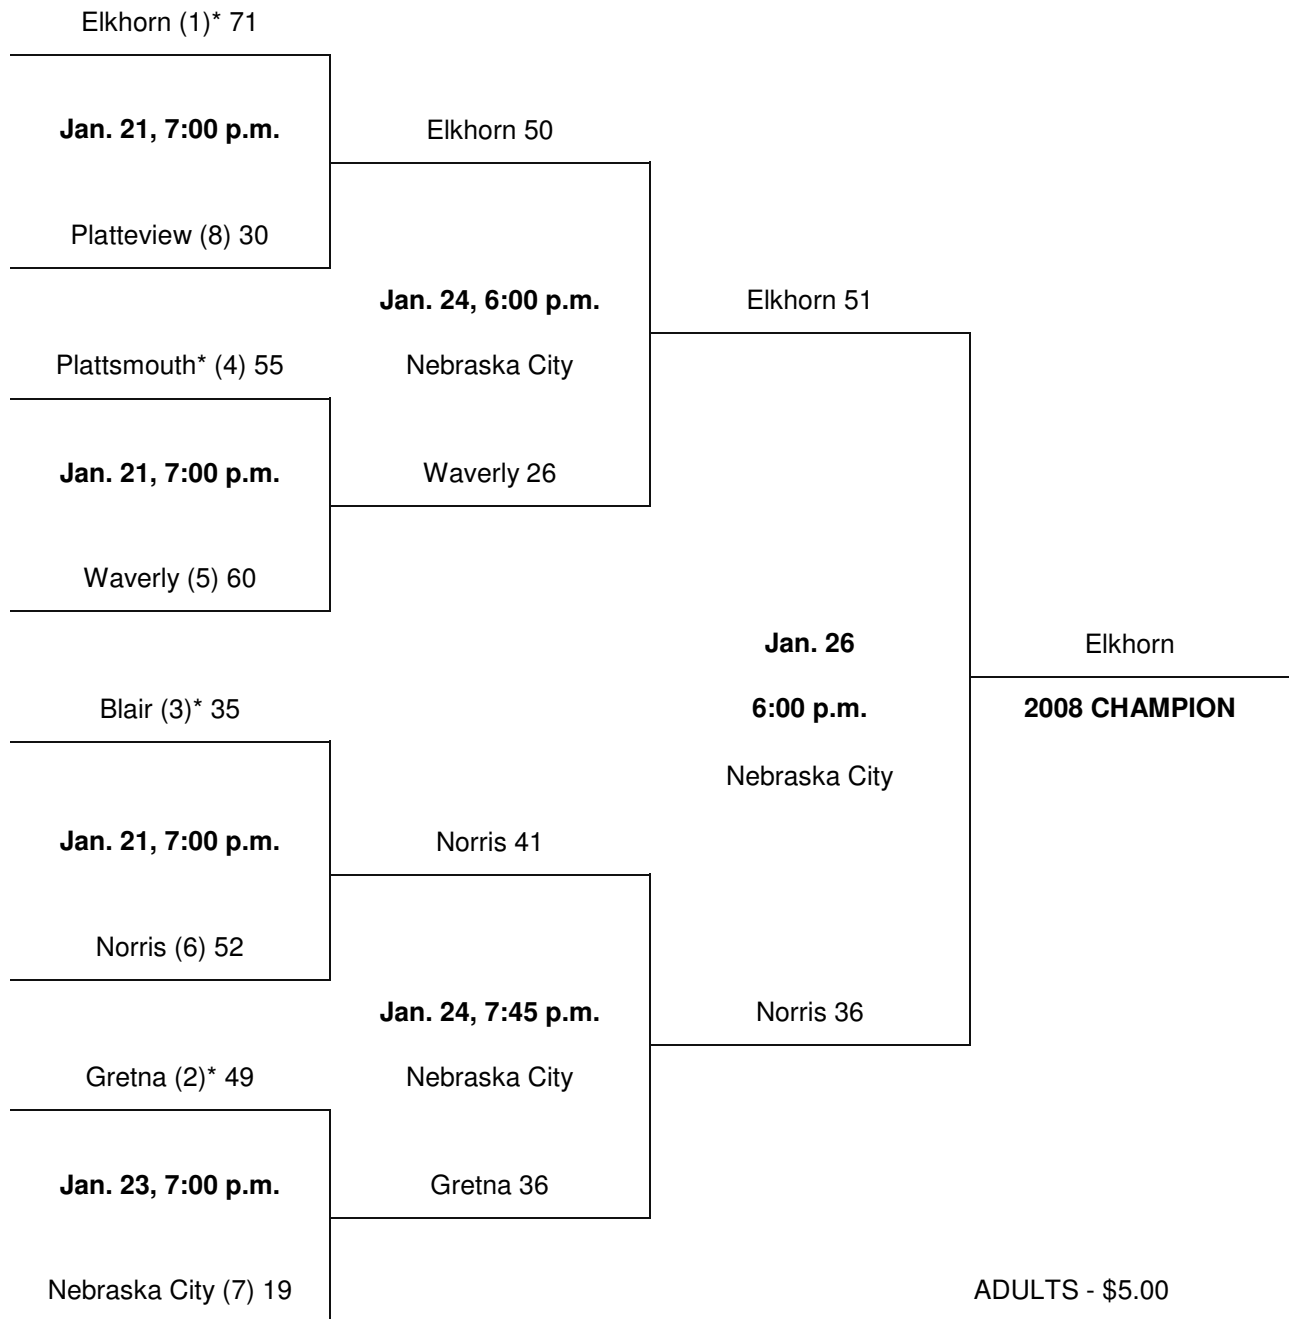

**2008 EMC GIRLS BASKETBALL TOURNAMENT  
JANUARY 21, 24, 26, 2008**

ADULTS - \$5.00  
STUDENTS - \$4.00

\* first round host school

Seedings based upon NSAA wildcard point standings following games played on January 15.